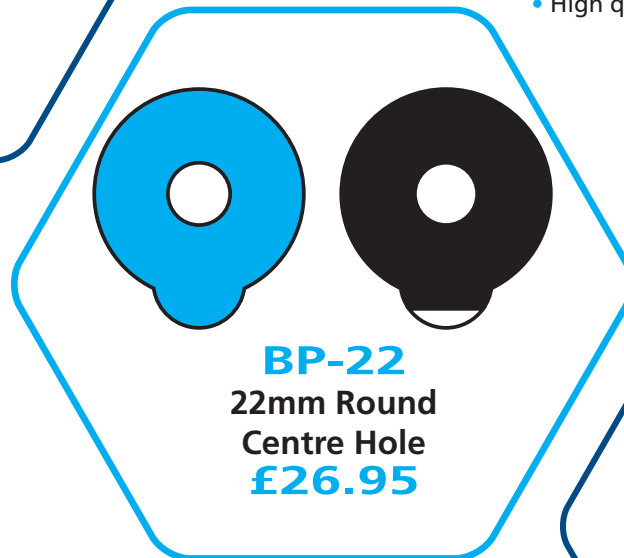

MAINLINE OPTICAL CONNECTIONS

Making connections for over 40 years

BLUPRO

OUR MID RANGE GLAZING PAD

BP-70
24mm Round
Centre Hole
£26.95

Blue Pro is our mid range pad which performs well in all situations, it's distinctive blue backing and easy removal from the blocks makes it a great solution for your laboratory.

Features:

- Excellent holding power
- Easy to remove
- High quality foam material

PRICE
BASED ON
ROLLS OF 1000
PADS
**MULTIBUY
DEALS
AVAILABLE**

BP-22
22mm Round
Centre Hole
£26.95

BP-76
18mm Half-Eye
Round Corners
Centre Hole
£26.95

BP-80
17mm Ellipse
Centre Hole
£26.95

 01377 257752

 www.ml-oc.com