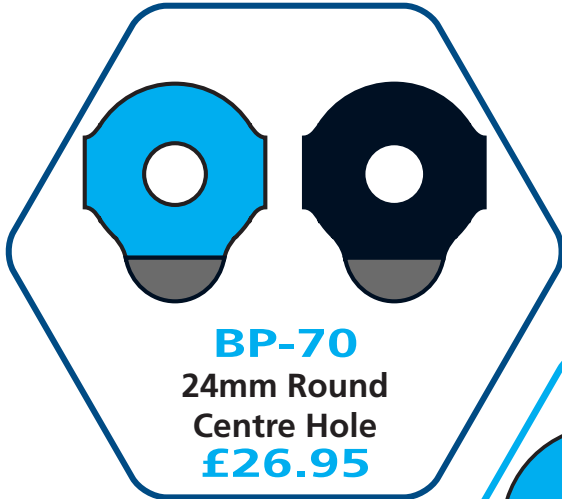

MAINLINE OPTICAL CONNECTIONS

Making connections for over 40 years

BLUPRO

OUR MID RANGE GLAZING PAD

BP-70
24mm Round
Centre Hole
£26.95

Blue Pro is our mid range pad which performs well in all situations, it's distinctive blue backing and easy removal from the blocks makes it a great solution for your laboratory.

Features:

- Excellent holding power
- Easy to remove
- High quality foam material

PRICE
BASED ON
ROLLS OF 1000
PADS
**MULTIBUY
DEALS
AVAILABLE**

BP-22
22mm Round
Centre Hole
£26.95

BP-76
18mm Half-Eye
Round Corners
Centre Hole
£26.95

BP-80
17mm Ellipse
Centre Hole
£26.95

 01377 257752

 www.ml-oc.com